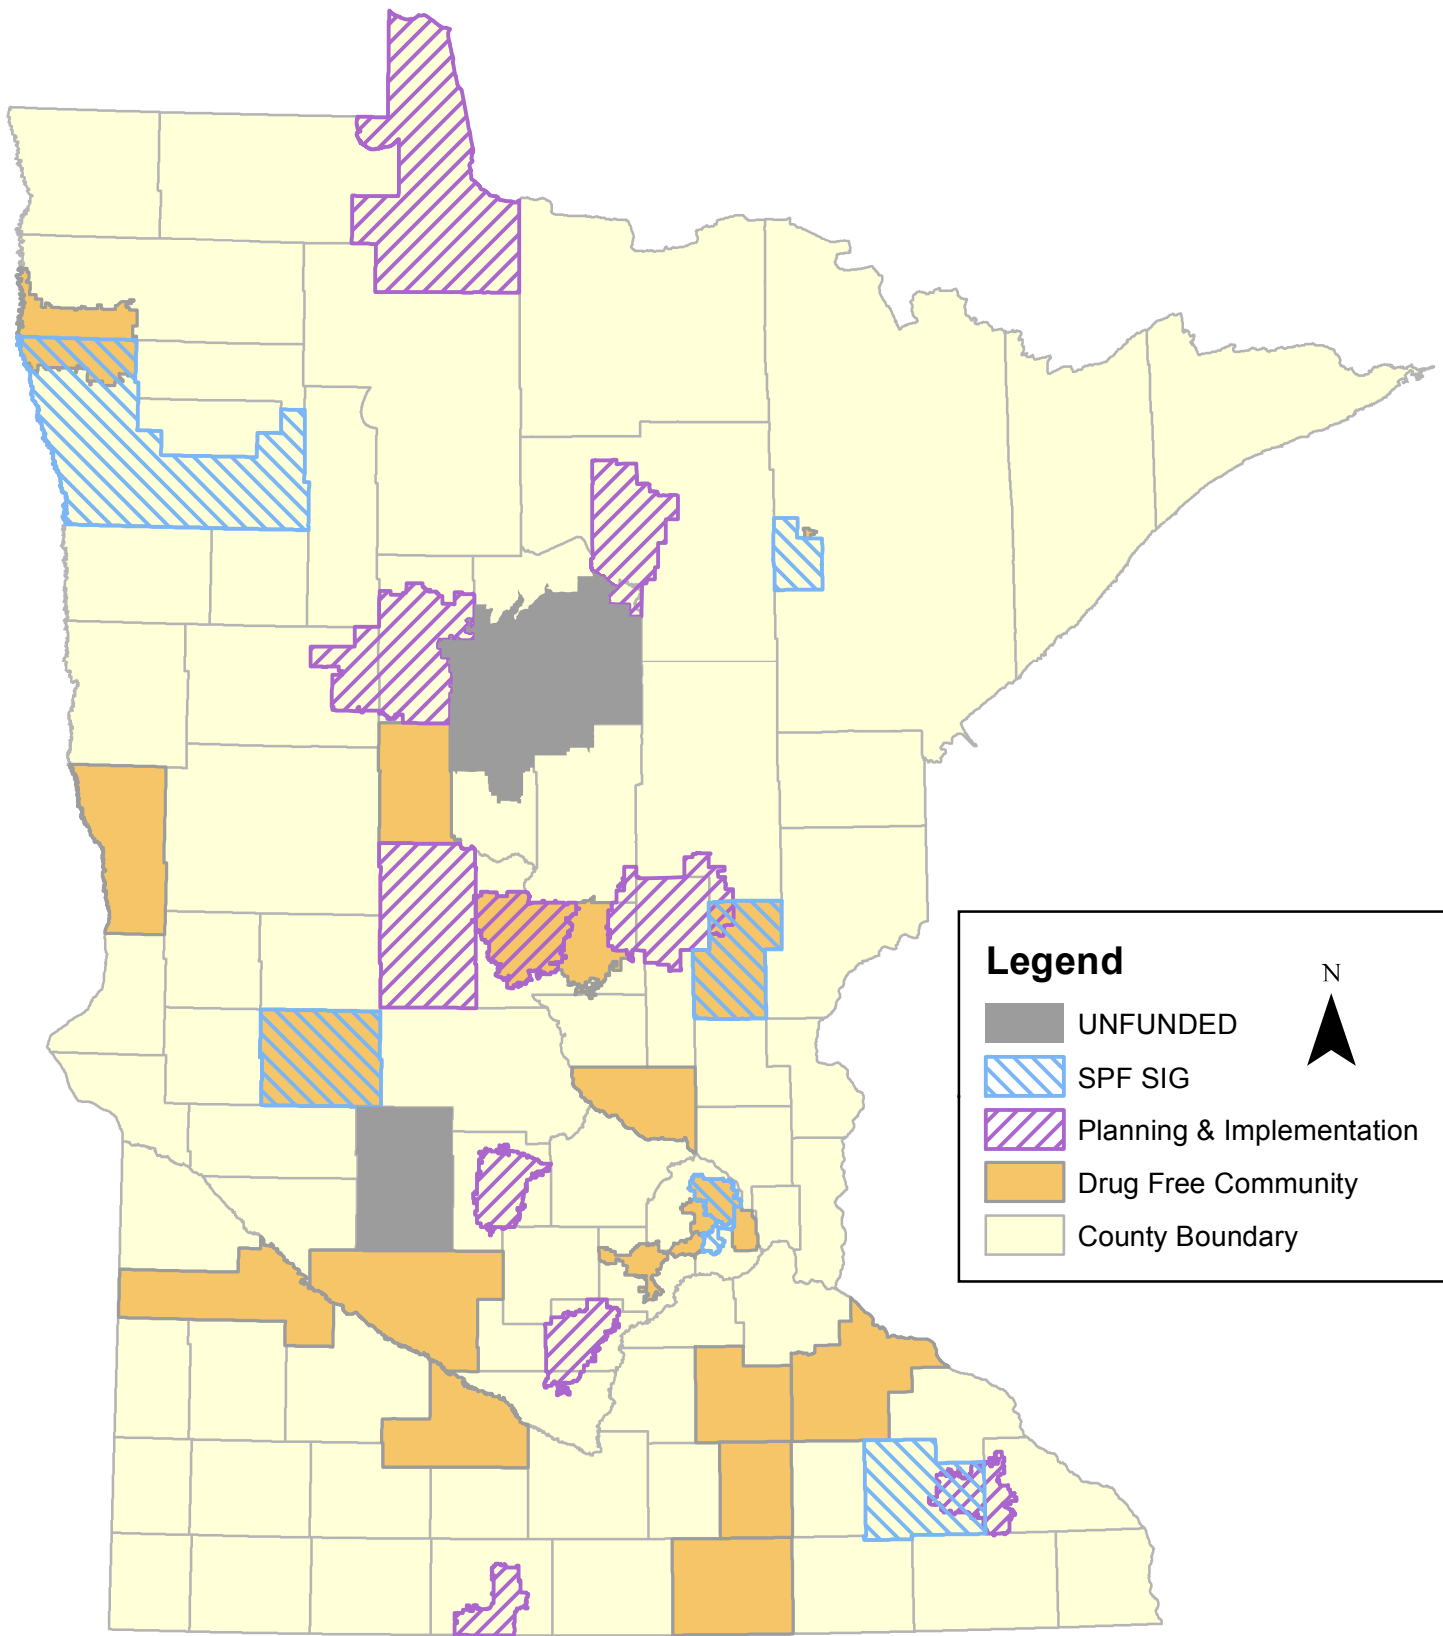

MN Prevention Coalitions

Legend

- UNFUNDED
- SPF SIG
- Planning & Implementation
- Drug Free Community
- County Boundary